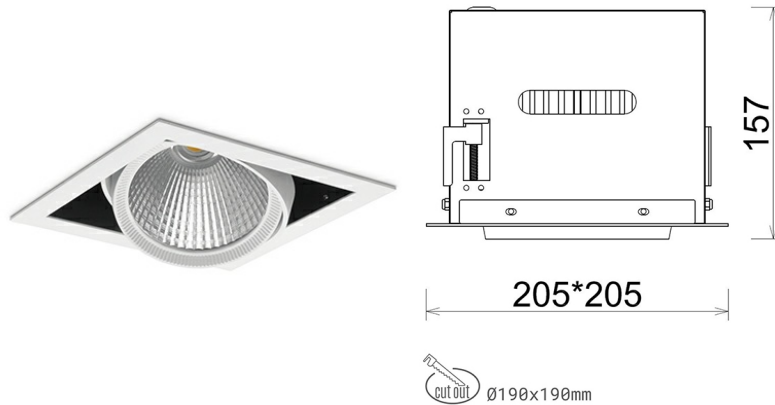

DOWNLIGHT CYGNUS Z1 930 37W 30° WHITE | ON/OFF

Article number: N214-K0003-RF930-H8-H30-ZC03_950-S6-###

LED	COB
Light colour	3000 [K]
CRI	90
Led chip flux	4380 [lm]
Luminous flux	3504 [lm]
System power	37 [W]
Luminaire Efficiency	95 [lm/W]
Beam angle	30°
Controller	ON/OFF
MacAdam	3 SDCM

Downlight LED

LED downlight for drop ceiling installation. Aluminium housing. Available in white and black. Any RAL palette colour available on enquiry. Housing enables adjustment in two axis planes. Glass cover included. Reflector beams available: 15°, 30°, 45° and 60°. Maximum power is 37W

LUMINAIRE

Weight	2,05 [kg]
Protection rating IP , IK , class	IP 20, IK 3,
Luminaire colour	WHITE
Cover	Glass
Operating voltage	220-240V 50-60Hz

Note: All data are typical values. Tolerance of measurements +/-10% System features may change with product improvements due to technical advances.