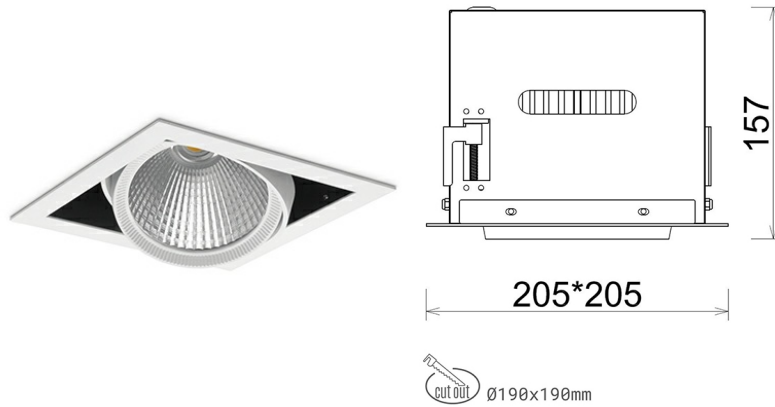

## DOWNLIGHT CYGNUS Z1 930 14W 15° WHITE | ON/OFF

Article number: N214-K0003-RF930-H8-H15-ZC01\_350-S6-###

LED	COB
Light colour	3000 [K]
CRI	90
Led chip flux	1613 [lm]
Luminous flux	1290 [lm]
System power	14 [W]
Luminaire Efficiency	92 [lm/W]
Beam angle	15°
Controller	ON/OFF
MacAdam	3 SDCM

### Downlight LED

LED downlight for drop ceiling installation. Aluminium housing. Available in white and black. Any RAL palette colour available on enquiry. Housing enables adjustment in two axis planes. Glass cover included. Reflector beams available: 15°, 30°, 45° and 60°. Maximum power is 37W

### LUMINAIRE

Weight	2,05 [kg]
Protection rating IP , IK , class	IP 20, IK 3,
Luminaire colour	WHITE
Cover	Glass
Operating voltage	220-240V 50-60Hz

Note: All data are typical values. Tolerance of measurements +/-10% System features may change with product improvements due to technical advances.