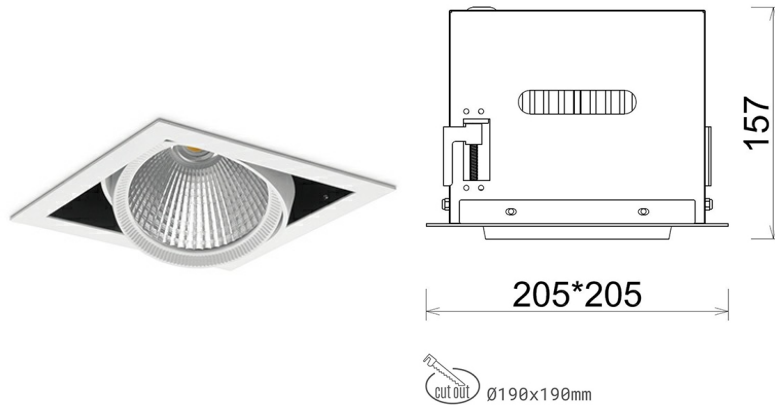

DOWNLIGHT CYGNUS Z1 927 37W 60° WHITE | ON/OFF

Article number: N214-K0003-RF927-H8-H60-ZC03_950-S6-###

LED	COB
Light colour	2700 [K]
CRI	80
Led chip flux	4222 [lm]
Luminous flux	3377 [lm]
System power	37 [W]
Luminaire Efficiency	91 [lm/W]
Beam angle	60°
Controller	ON/OFF
MacAdam	3 SDCM

Downlight LED

LED downlight for drop ceiling installation. Aluminium housing. Available in white and black. Any RAL palette colour available on enquiry. Housing enables adjustment in two axis planes. Glass cover included. Reflector beams available: 15°, 30°, 45° and 60°. Maximum power is 37W

LUMINAIRE

Weight	2,05 [kg]
Protection rating IP , IK , class	IP 20, IK 3,
Luminaire colour	WHITE
Cover	Glass
Operating voltage	220-240V 50-60Hz

Note: All data are typical values. Tolerance of measurements +/-10% System features may change with product improvements due to technical advances.