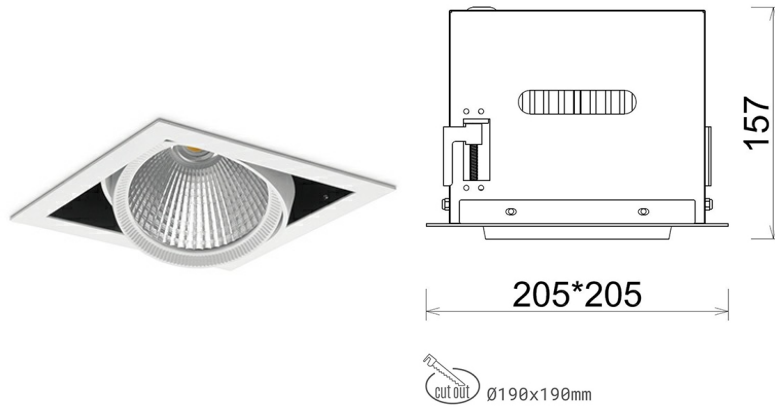

DOWNLIGHT CYGNUS Z1 927 23W 30° WHITE | ON/OFF

Article number: N214-K0003-RF927-H8-H30-ZC02_600-S6-###

LED	COB
Light colour	2700 [K]
CRI	80
Led chip flux	2667 [lm]
Luminous flux	2133 [lm]
System power	23 [W]
Luminaire Efficiency	93 [lm/W]
Beam angle	30°
Controller	ON/OFF
MacAdam	3 SDCM

Downlight LED

LED downlight for drop ceiling installation. Aluminium housing. Available in white and black. Any RAL palette colour available on enquiry. Housing enables adjustment in two axis planes. Glass cover included. Reflector beams available: 15°, 30°, 45° and 60°. Maximum power is 37W

LUMINAIRE

Weight	2,05 [kg]
Protection rating IP , IK , class	IP 20, IK 3,
Luminaire colour	Glass
Cover	220-240V 50-60Hz
Operating voltage	

Note: All data are typical values. Tolerance of measurements +/-10% System features may change with product improvements due to technical advances.