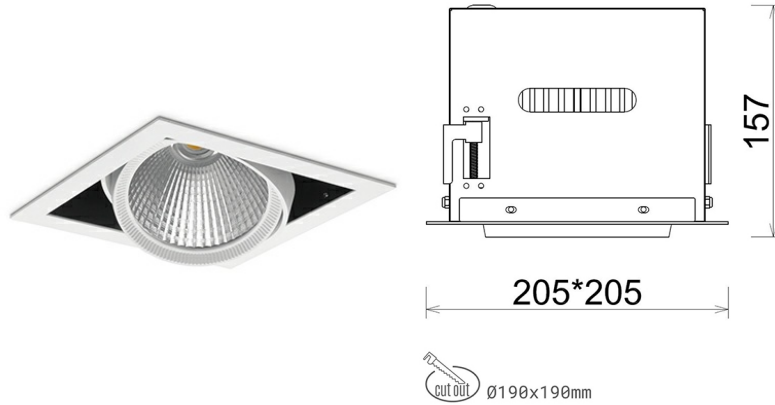

DOWNLIGHT CYGNUS Z1 850 27W 60° WHITE | ON/OFF

LED	COB
Light colour	5000 [K] |
CRI	80
Led chip flux	4053 [lm]
Luminous flux	3242 [lm]
System power	27 [W]
Luminaire Efficiency	120 [lm/W]
Beam angle	60°
Controller	ON/OFF
MacAdam	3 SDCM

Downlight LED

LED downlight for drop ceiling installation. Aluminium housing. Available in white and black. Any RAL palette colour available on enquiry. Housing enables adjustment in two axis planes. Glass cover included. Reflector beams available: 15°, 30°, 45° and 60°. Maximum power is 37W

LUMINAIRE

Weight	2,05 [kg]
Protection rating IP , IK , class	IP 20, IK 3,
Luminaire colour	WHITE
Cover	Glass
Operating voltage	220-240V 50-60Hz

Note: All data are typical values. Tolerance of measurements +/-10% System features may change with product improvements due to technical advances.

OPTIONS

RAL colours on inquiry, honeycomb louver on inquiry , Casambi on inquiry, DALI on inquiry, Phase-cut dimming on inquiry.

Generated: 16.07.2024

+48 32 388 80 00

www.cora.pl
cora@cora.pl

Street: Ignatza Hakuby 18
41-914 Bytom, Polska