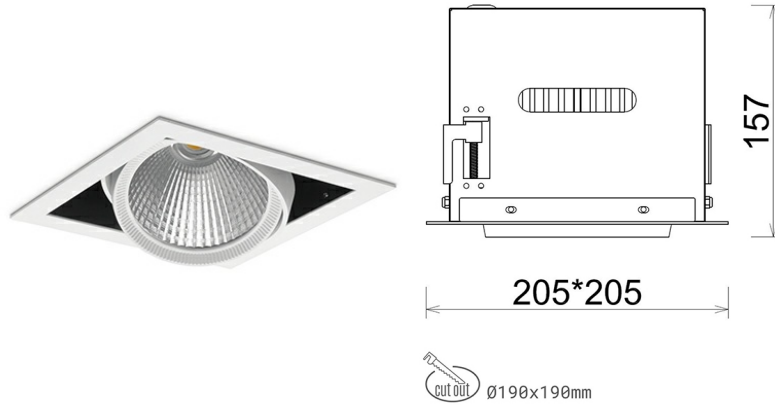

DOWNLIGHT CYGNUS Z1 850 37W 45° WHITE | ON/OFF

LED	COB
Light colour	5000 [K] |
CRI	80
Led chip flux	5502 [lm]
Luminous flux	4401 [lm]
System power	37 [W]
Luminaire Efficiency	119 [lm/W]
Beam angle	45°
Controller	ON/OFF
MacAdam	3 SDCM

Downlight LED

LED downlight for drop ceiling installation. Aluminium housing. Available in white and black. Any RAL palette colour available on enquiry. Housing enables adjustment in two axis planes. Glass cover included. Reflector beams available: 15°, 30°, 45° and 60°. Maximum power is 37W

LUMINAIRE

Weight	2,05 [kg]
Protection rating IP , IK , class	IP 20, IK 3,
Luminaire colour	WHITE
Cover	Glass
Operating voltage	220-240V 50-60Hz

Note: All data are typical values. Tolerance of measurements +/-10% System features may change with product improvements due to technical advances.

OPTIONS

RAL colours on inquiry, honeycomb louver on inquiry , Casambi on inquiry, DALI on inquiry, Phase-cut dimming on inquiry.

Generated: 26.06.2024

+48 32 388 80 00

www.cora.pl
cora@cora.pl

Street: Ignatza Hakuby 18
41-914 Bytom, Polska