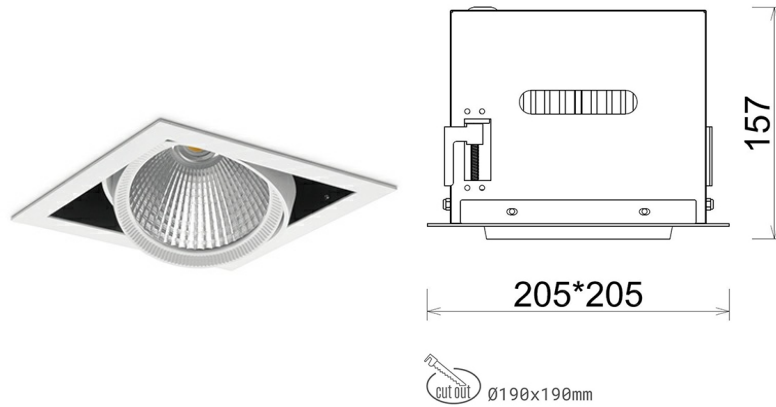

DOWNLIGHT CYGNUS Z1 850 31W 45° WHITE | ON/OFF

Article number: N214-K0003-RF850-H8-H45-ZC03_800-S6-###

LED	COB
Light colour	5000 [K]
CRI	80
Led chip flux	4633 [lm]
Luminous flux	3706 [lm]
System power	31 [W]
Luminaire Efficiency	120 [lm/W]
Beam angle	45°
Controller	ON/OFF
MacAdam	3 SDCM

Downlight LED

LED downlight for drop ceiling installation. Aluminium housing. Available in white and black. Any RAL palette colour available on enquiry. Housing enables adjustment in two axis planes. Glass cover included. Reflector beams available: 15°, 30°, 45° and 60°. Maximum power is 37W

LUMINAIRE

Weight	2,05 [kg]
Protection rating IP , IK , class	IP 20, IK 3,
Luminaire colour	WHITE
Cover	Glass
Operating voltage	220-240V 50-60Hz

Note: All data are typical values. Tolerance of measurements +/-10% System features may change with product improvements due to technical advances.