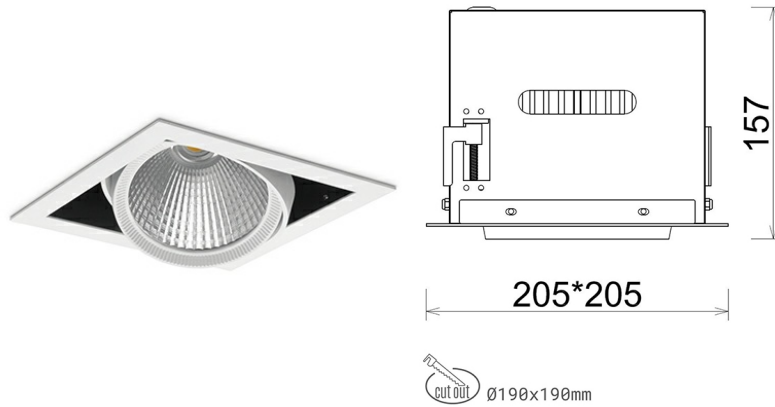

## DOWNLIGHT CYGNUS Z1 850 19W 30° WHITE | ON/OFF

Article number: N214-K0003-RF850-H8-H30-ZC01\_500-S6-###

LED	COB
Light colour	5000 [K]
CRI	80
Led chip flux	2895 [lm]
Luminous flux	2316 [lm]
System power	19 [W]
Luminaire Efficiency	122 [lm/W]
Beam angle	30°
Controller	ON/OFF
MacAdam	3 SDCM

### Downlight LED

LED downlight for drop ceiling installation. Aluminium housing. Available in white and black. Any RAL palette colour available on enquiry. Housing enables adjustment in two axis planes. Glass cover included. Reflector beams available: 15°, 30°, 45° and 60°. Maximum power is 37W

### LUMINAIRE

Weight	2,05 [kg]
Protection rating IP , IK , class	IP 20, IK 3,
Luminaire colour	WHITE
Cover	Glass
Operating voltage	220-240V 50-60Hz

Note: All data are typical values. Tolerance of measurements +/-10% System features may change with product improvements due to technical advances.