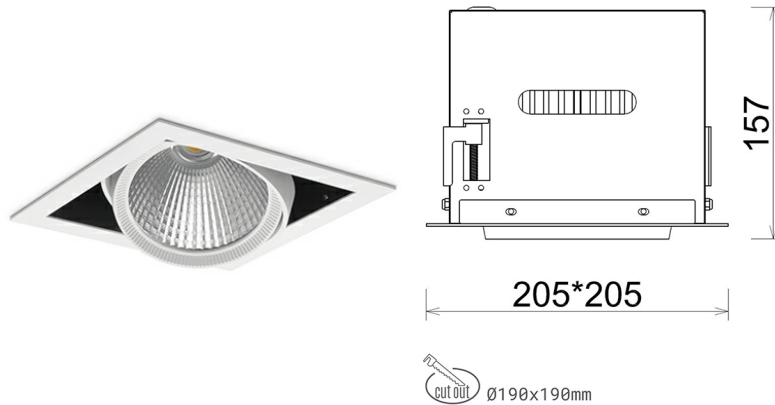

DOWNLIGHT CYGNUS Z1 850 25W 15° WHITE | ON/OFF

Article number: N214-K0003-RF850-H8-H15-ZC02_650-S6-###

LED	COB
Light colour	5000 [K]
CRI	80
Led chip flux	3764 [lm]
Luminous flux	3011 [lm]
System power	25 [W]
Luminaire Efficiency	120 [lm/W]
Beam angle	15°
Controller	ON/OFF
MacAdam	3 SDCM

Downlight LED

LED downlight for drop ceiling installation. Aluminium housing. Available in white and black. Any RAL palette colour available on enquiry. Housing enables adjustment in two axis planes. Glass cover included. Reflector beams available: 15°, 30°, 45° and 60°. Maximum power is 37W

LUMINAIRE

Weight	2,05 [kg]
Protection rating IP , IK , class	IP 20, IK 3,
Luminaire colour	WHITE
Cover	Glass
Operating voltage	220-240V 50-60Hz

Note: All data are typical values. Tolerance of measurements +/-10% System features may change with product improvements due to technical advances.