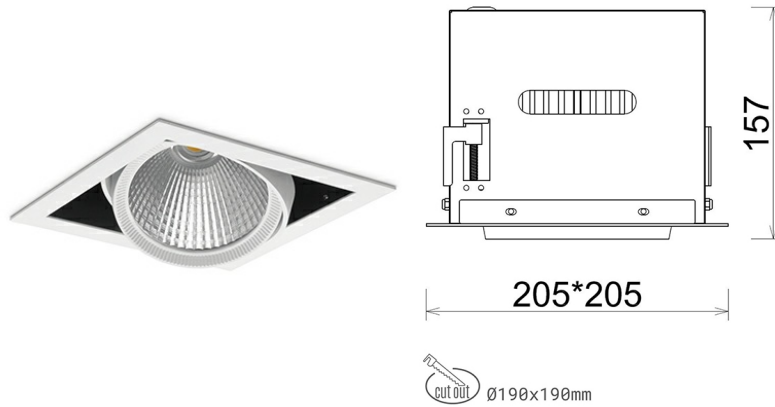

DOWNLIGHT CYGNUS Z1 840 37W 60° WHITE | ON/OFF

Article number: N214-K0003-RF840-H8-H60-ZC03_950-S6-###

LED	COB
Light colour	4000 [K]
CRI	80
Led chip flux	5394 [lm]
Luminous flux	4315 [lm]
System power	37 [W]
Luminaire Efficiency	117 [lm/W]
Beam angle	60°
Controller	ON/OFF
MacAdam	3 SDCM

Downlight LED

LED downlight for drop ceiling installation. Aluminium housing. Available in white and black. Any RAL palette colour available on enquiry. Housing enables adjustment in two axis planes. Glass cover included. Reflector beams available: 15°, 30°, 45° and 60°. Maximum power is 37W

LUMINAIRE

Weight	2,05 [kg]
Protection rating IP , IK , class	IP 20, IK 3,
Luminaire colour	WHITE
Cover	Glass
Operating voltage	220-240V 50-60Hz

Note: All data are typical values. Tolerance of measurements +/-10% System features may change with product improvements due to technical advances.