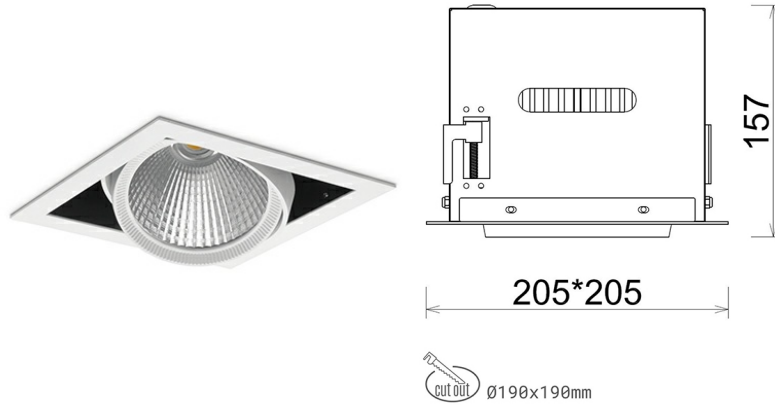

DOWNLIGHT CYGNUS Z1 840 10W 60° WHITE | ON/OFF

LED	COB
Light colour	4000 [K] |
CRI	80
Led chip flux	1419 [lm]
Luminous flux	1135 [lm]
System power	10 [W]
Luminaire Efficiency	114 [lm/W]
Beam angle	60°
Controller	ON/OFF
MacAdam	3 SDCM

Downlight LED

LED downlight for drop ceiling installation. Aluminium housing. Available in white and black. Any RAL palette colour available on enquiry. Housing enables adjustment in two axis planes. Glass cover included. Reflector beams available: 15°, 30°, 45° and 60°. Maximum power is 37W

LUMINAIRE

Weight	2,05 [kg]
Protection rating IP , IK , class	IP 20, IK 3,
Luminaire colour	WHITE
Cover	Glass
Operating voltage	220-240V 50-60Hz

Note: All data are typical values. Tolerance of measurements +/-10% System features may change with product improvements due to technical advances.

OPTIONS

RAL colours on inquiry, honeycomb louver on inquiry , Casambi on inquiry, DALI on inquiry, Phase-cut dimming on inquiry.

Generated: 16.07.2024

+48 32 388 80 00

www.cora.pl
cora@cora.pl

Street: Ignatza Hakuby 18
41-914 Bytom, Polska