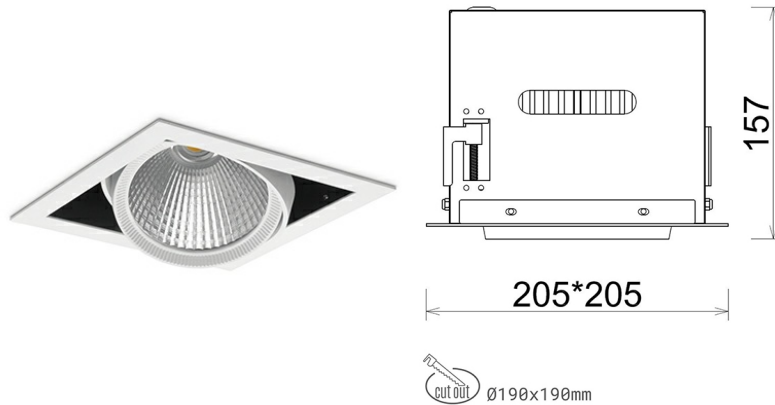

DOWNLIGHT CYGNUS Z1 840 10W 45° WHITE | ON/OFF

Article number: N214-K0003-RF840-H8-H45-ZC01_250-S6-###

LED	COB
Light colour	4000 [K]
CRI	80
Led chip flux	1419 [lm]
Luminous flux	1135 [lm]
System power	10 [W]
Luminaire Efficiency	114 [lm/W]
Beam angle	45°
Controller	ON/OFF
MacAdam	3 SDCM

Downlight LED

LED downlight for drop ceiling installation. Aluminium housing. Available in white and black. Any RAL palette colour available on enquiry. Housing enables adjustment in two axis planes. Glass cover included. Reflector beams available: 15°, 30°, 45° and 60°. Maximum power is 37W

LUMINAIRE

Weight	2,05 [kg]
Protection rating IP , IK , class	IP 20, IK 3,
Luminaire colour	WHITE
Cover	Glass
Operating voltage	220-240V 50-60Hz

Note: All data are typical values. Tolerance of measurements +/-10% System features may change with product improvements due to technical advances.