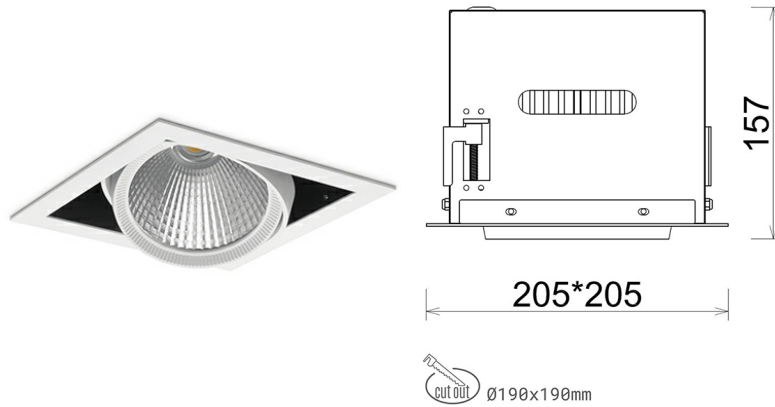

## DOWNLIGHT CYGNUS Z1 840 25W 30° WHITE | ON/OFF

Article number: N214-K0003-RF840-H8-H30-ZC02\_650-S6-###

LED	COB
Light colour	4000 [K]
CRI	80
Led chip flux	3690 [lm]
Luminous flux	2952 [lm]
System power	25 [W]
Luminaire Efficiency	118 [lm/W]
Beam angle	30°
Controller	ON/OFF
MacAdam	3 SDCM

### Downlight LED

LED downlight for drop ceiling installation. Aluminium housing. Available in white and black. Any RAL palette colour available on enquiry. Housing enables adjustment in two axis planes. Glass cover included. Reflector beams available: 15°, 30°, 45° and 60°. Maximum power is 37W

### LUMINAIRE

Weight	2,05 [kg]
Protection rating IP , IK , class	IP 20, IK 3,
Luminaire colour	WHITE
Cover	Glass
Operating voltage	220-240V 50-60Hz

Note: All data are typical values. Tolerance of measurements +/-10% System features may change with product improvements due to technical advances.