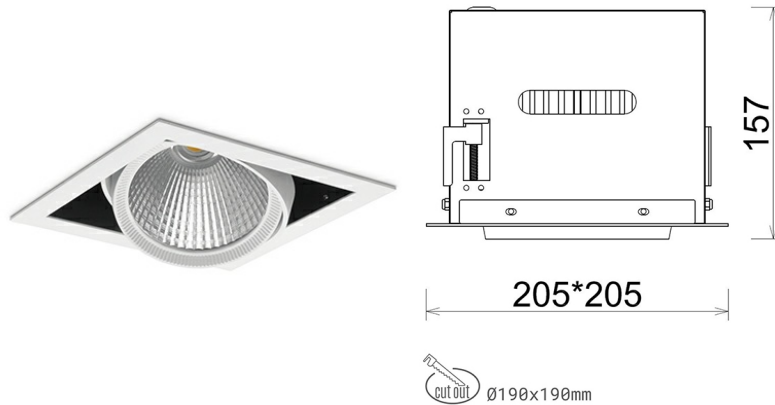

DOWNLIGHT CYGNUS Z1 840 19W 30° WHITE | ON/OFF

Article number: N214-K0003-RF840-H8-H30-ZC01_500-S6-###

LED	COB
Light colour	4000 [K]
CRI	80
Led chip flux	2839 [lm]
Luminous flux	2271 [lm]
System power	19 [W]
Luminaire Efficiency	120 [lm/W]
Beam angle	30°
Controller	ON/OFF
MacAdam	3 SDCM

Downlight LED

LED downlight for drop ceiling installation. Aluminium housing. Available in white and black. Any RAL palette colour available on enquiry. Housing enables adjustment in two axis planes. Glass cover included. Reflector beams available: 15°, 30°, 45° and 60°. Maximum power is 37W

LUMINAIRE

Weight	2,05 [kg]
Protection rating IP , IK , class	IP 20, IK 3,
Luminaire colour	WHITE
Cover	Glass
Operating voltage	220-240V 50-60Hz

Note: All data are typical values. Tolerance of measurements +/-10% System features may change with product improvements due to technical advances.