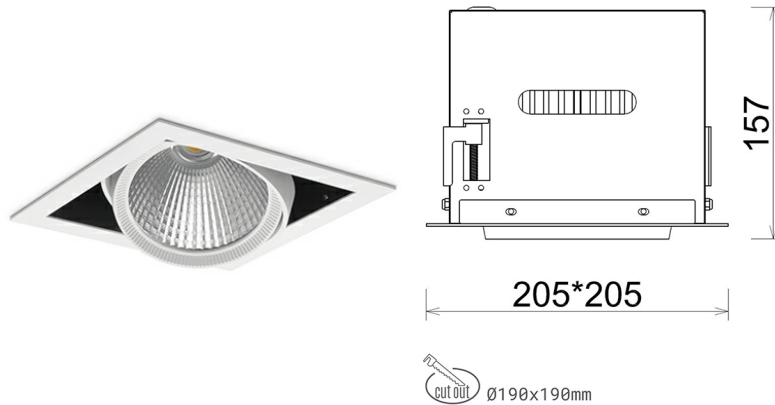

DOWNLIGHT CYGNUS Z1 840 14W 30° WHITE | ON/OFF

Article number: N214-K0003-RF840-H8-H30-ZC01_350-S6-###

LED	COB
Light colour	4000 [K]
CRI	80
Led chip flux	1987 [lm]
Luminous flux	1589 [lm]
System power	14 [W]
Luminaire Efficiency	114 [lm/W]
Beam angle	30°
Controller	ON/OFF
MacAdam	3 SDCM

Downlight LED

LED downlight for drop ceiling installation. Aluminium housing. Available in white and black. Any RAL palette colour available on enquiry. Housing enables adjustment in two axis planes. Glass cover included. Reflector beams available: 15°, 30°, 45° and 60°. Maximum power is 37W

LUMINAIRE

Weight	2,05 [kg]
Protection rating IP , IK , class	IP 20, IK 3,
Luminaire colour	WHITE
Cover	Glass
Operating voltage	220-240V 50-60Hz

Note: All data are typical values. Tolerance of measurements +/-10% System features may change with product improvements due to technical advances.