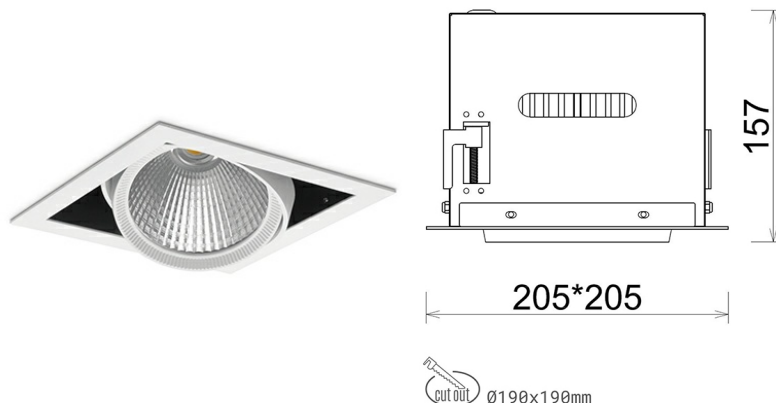

DOWNLIGHT CYGNUS Z1 830 23W 60° WHITE | ON/OFF

LED	COB
Light colour	3000 [K] |
CRI	80
Led chip flux	3266 [lm]
Luminous flux	2612 [lm]
System power	23 [W]
Luminaire Efficiency	114 [lm/W]
Beam angle	60°
Controller	ON/OFF
MacAdam	3 SDCM

Downlight LED

LED downlight for drop ceiling installation. Aluminium housing. Available in white and black. Any RAL palette colour available on enquiry. Housing enables adjustment in two axis planes. Glass cover included. Reflector beams available: 15°, 30°, 45° and 60°. Maximum power is 37W

LUMINAIRE

Weight	2,05 [kg]
Protection rating IP , IK , class	IP 20, IK 3,
Luminaire colour	WHITE
Cover	Glass
Operating voltage	220-240V 50-60Hz

Note: All data are typical values. Tolerance of measurements +/-10% System features may change with product improvements due to technical advances.

OPTIONS

RAL colours on inquiry, honeycomb louver on inquiry , Casambi on inquiry, DALI on inquiry, Phase-cut dimming on inquiry.

Generated: 16.07.2024

+48 32 388 80 00

www.cora.pl
cora@cora.pl

Street: Ignatza Hakuby 18
41-914 Bytom, Polska