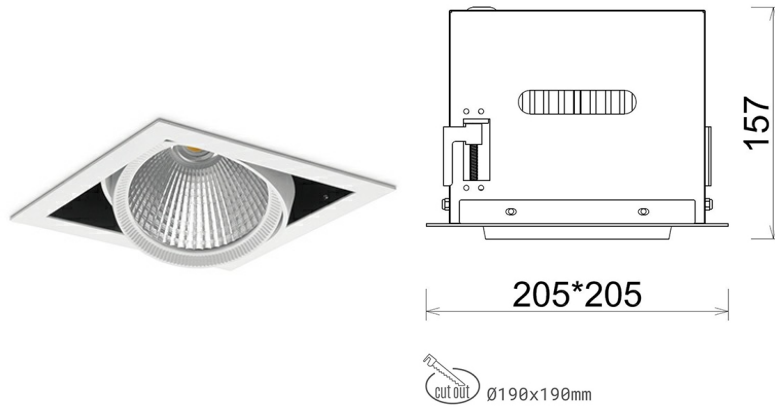

## DOWNLIGHT CYGNUS Z1 830 21W 60° WHITE | ON/OFF

Article number: N214-K0003-RF830-H8-H60-ZC02\_550-S6-###

LED	COB
Light colour	3000 [K]
CRI	80
Led chip flux	2994 [lm]
Luminous flux	2395 [lm]
System power	21 [W]
Luminaire Efficiency	114 [lm/W]
Beam angle	60°
Controller	ON/OFF
MacAdam	3 SDCM

### Downlight LED

LED downlight for drop ceiling installation. Aluminium housing. Available in white and black. Any RAL palette colour available on enquiry. Housing enables adjustment in two axis planes. Glass cover included. Reflector beams available: 15°, 30°, 45° and 60°. Maximum power is 37W

### LUMINAIRE

Weight	2,05 [kg]
Protection rating IP , IK , class	IP 20, IK 3,
Luminaire colour	WHITE
Cover	Glass
Operating voltage	220-240V 50-60Hz

Note: All data are typical values. Tolerance of measurements +/-10% System features may change with product improvements due to technical advances.