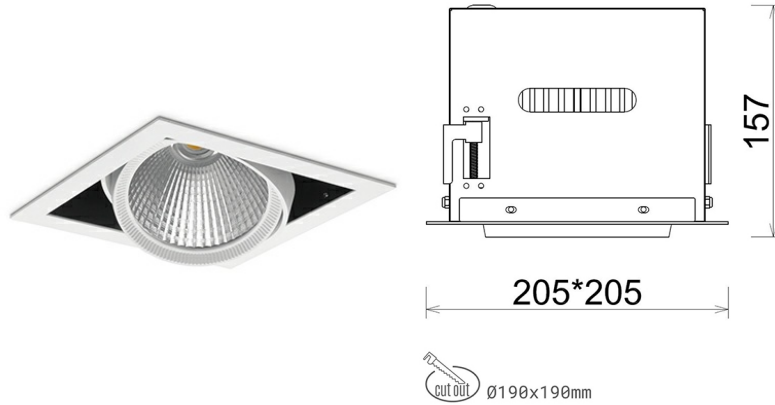

DOWNLIGHT CYGNUS Z1 830 14W 30° WHITE | ON/OFF

LED	COB
Light colour	3000 [K] |
CRI	80
Led chip flux	1905 [lm]
Luminous flux	1524 [lm]
System power	14 [W]
Luminaire Efficiency	109 [lm/W]
Beam angle	30°
Controller	ON/OFF
MacAdam	3 SDCM

Downlight LED

LED downlight for drop ceiling installation. Aluminium housing. Available in white and black. Any RAL palette colour available on enquiry. Housing enables adjustment in two axis planes. Glass cover included. Reflector beams available: 15°, 30°, 45° and 60°. Maximum power is 37W

LUMINAIRE

Weight	2,05 [kg]
Protection rating IP , IK , class	IP 20, IK 3,
Luminaire colour	WHITE
Cover	Glass
Operating voltage	220-240V 50-60Hz

Note: All data are typical values. Tolerance of measurements +/-10% System features may change with product improvements due to technical advances.

OPTIONS

RAL colours on inquiry, honeycomb louver on inquiry , Casambi on inquiry, DALI on inquiry, Phase-cut dimming on inquiry.

Generated: 16.07.2024

+48 32 388 80 00

www.cora.pl
cora@cora.pl

Street: Ignatza Hakuby 18
41-914 Bytom, Polska