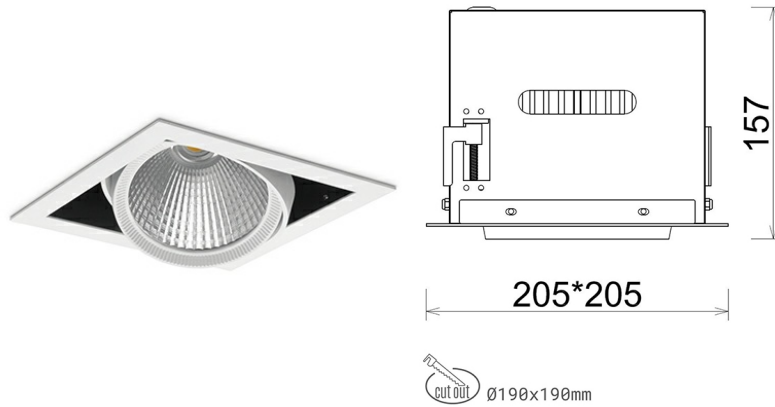

## DOWNLIGHT CYGNUS Z1 827 27W 30° WHITE | ON/OFF

Article number: N214-K0003-RF827-H8-H30-ZC02\_700-S6-###

LED	COB
Light colour	2700 [K]
CRI	80
Led chip flux	3772 [lm]
Luminous flux	3017 [lm]
System power	27 [W]
Luminaire Efficiency	112 [lm/W]
Beam angle	30°
Controller	ON/OFF
MacAdam	3 SDCM

### Downlight LED

LED downlight for drop ceiling installation. Aluminium housing. Available in white and black. Any RAL palette colour available on enquiry. Housing enables adjustment in two axis planes. Glass cover included. Reflector beams available: 15°, 30°, 45° and 60°. Maximum power is 37W

### LUMINAIRE

Weight	2,05 [kg]
Protection rating IP , IK , class	IP 20, IK 3,
Luminaire colour	Glass
Cover	220-240V 50-60Hz
Operating voltage	

Note: All data are typical values. Tolerance of measurements +/-10% System features may change with product improvements due to technical advances.