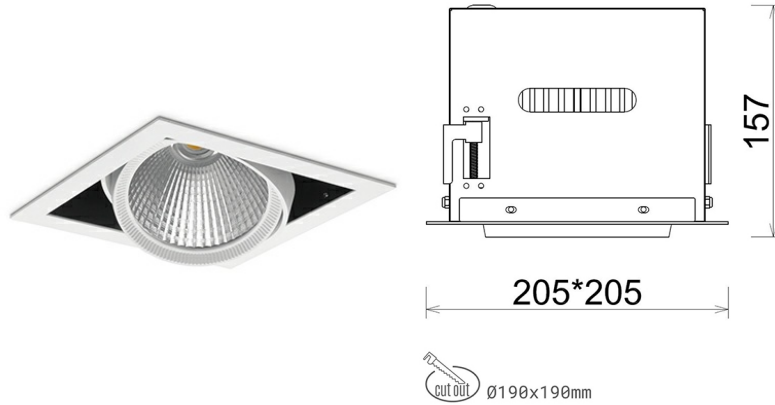

DOWNLIGHT CYGNUS Z1 827 23W 30° WHITE | ON/OFF

LED	COB
Light colour	2700 [K] |
CRI	80
Led chip flux	3233 [lm]
Luminous flux	2586 [lm]
System power	23 [W]
Luminaire Efficiency	112 [lm/W]
Beam angle	30°
Controller	ON/OFF
MacAdam	3 SDCM

Downlight LED

LED downlight for drop ceiling installation. Aluminium housing. Available in white and black. Any RAL palette colour available on enquiry. Housing enables adjustment in two axis planes. Glass cover included. Reflector beams available: 15°, 30°, 45° and 60°. Maximum power is 37W

LUMINAIRE

Weight	2,05 [kg]
Protection rating IP , IK , class	IP 20, IK 3,
Luminaire colour	WHITE
Cover	Glass
Operating voltage	220-240V 50-60Hz

Note: All data are typical values. Tolerance of measurements +/-10% System features may change with product improvements due to technical advances.

OPTIONS

RAL colours on inquiry, honeycomb louver on inquiry , Casambi on inquiry, DALI on inquiry, Phase-cut dimming on inquiry.

Generated: 16.07.2024

+48 32 388 80 00

www.cora.pl
cora@cora.pl

Street: Ignatza Hakuby 18
41-914 Bytom, Polska