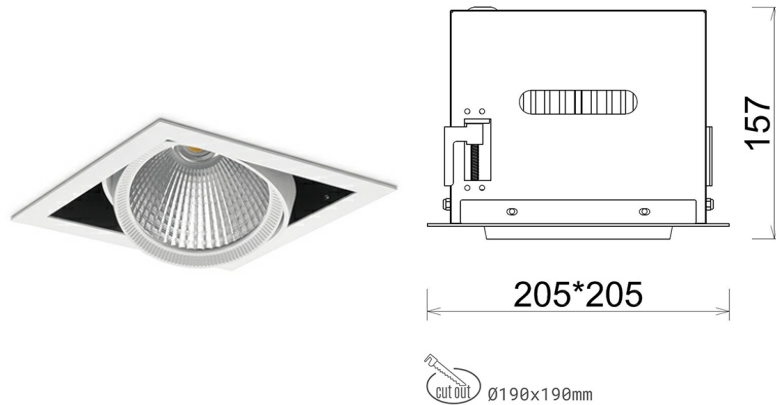

DOWNLIGHT CYGNUS Z1 827 21W 30° WHITE | ON/OFF

Article number: N214-K0003-RF827-H8-H30-ZC02_550-S6-###

LED	COB
Light colour	2700 [K]
CRI	80
Led chip flux	2963 [lm]
Luminous flux	2370 [lm]
System power	21 [W]
Luminaire Efficiency	113 [lm/W]
Beam angle	30°
Controller	ON/OFF
MacAdam	3 SDCM

Downlight LED

LED downlight for drop ceiling installation. Aluminium housing. Available in white and black. Any RAL palette colour available on enquiry. Housing enables adjustment in two axis planes. Glass cover included. Reflector beams available: 15°, 30°, 45° and 60°. Maximum power is 37W

LUMINAIRE

Weight	2,05 [kg]
Protection rating IP , IK , class	IP 20, IK 3,
Luminaire colour	WHITE
Cover	Glass
Operating voltage	220-240V 50-60Hz

Note: All data are typical values. Tolerance of measurements +/-10% System features may change with product improvements due to technical advances.