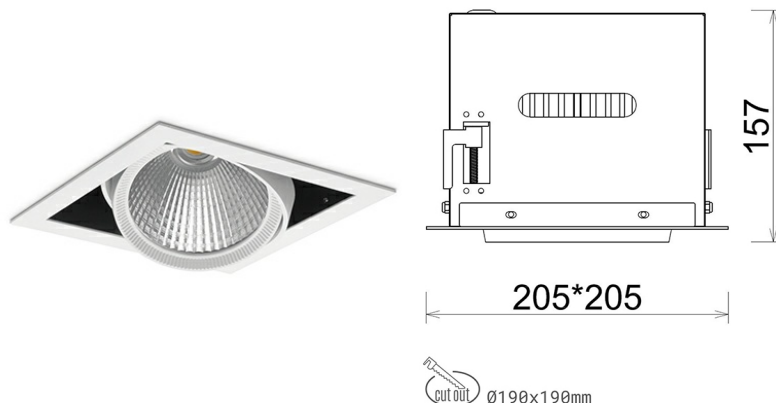

DOWNLIGHT CYGNUS Z1 827 37W 15° WHITE | ON/OFF

LED	COB
Light colour	2700 [K] |
CRI	80
Led chip flux	5119 [lm]
Luminous flux	4095 [lm]
System power	37 [W]
Luminaire Efficiency	111 [lm/W]
Beam angle	15°
Controller	ON/OFF
MacAdam	3 SDCM

Downlight LED

LED downlight for drop ceiling installation. Aluminium housing. Available in white and black. Any RAL palette colour available on enquiry. Housing enables adjustment in two axis planes. Glass cover included. Reflector beams available: 15°, 30°, 45° and 60°. Maximum power is 37W

LUMINAIRE

Weight	2,05 [kg]
Protection rating IP , IK , class	IP 20, IK 3,
Luminaire colour	WHITE
Cover	Glass
Operating voltage	220-240V 50-60Hz

Note: All data are typical values. Tolerance of measurements +/-10% System features may change with product improvements due to technical advances.

OPTIONS

RAL colours on inquiry, honeycomb louver on inquiry , Casambi on inquiry, DALI on inquiry, Phase-cut dimming on inquiry.

Generated: 29.06.2024

+48 32 388 80 00

www.cora.pl
cora@cora.pl

Street: Ignatza Hakuby 18
41-914 Bytom, Polska