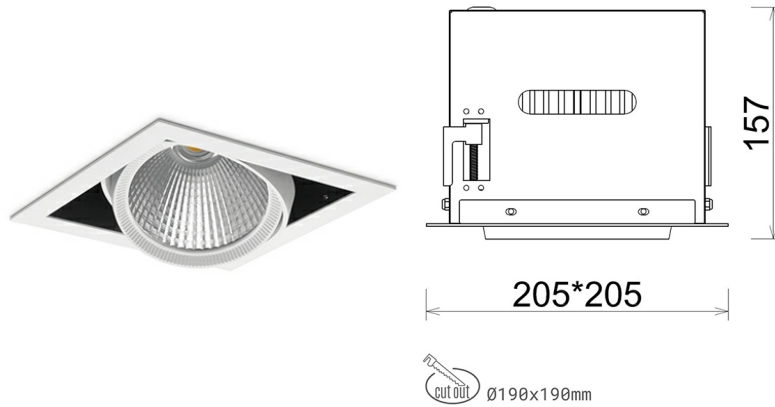

DOWNLIGHT CYGNUS Z1 827 21W 15° WHITE | ON/OFF

Article number: N214-K0003-RF827-H8-H15-ZC02_550-S6-###

LED	COB
Light colour	2700 [K]
CRI	80
Led chip flux	2963 [lm]
Luminous flux	2370 [lm]
System power	21 [W]
Luminaire Efficiency	113 [lm/W]
Beam angle	15°
Controller	ON/OFF
MacAdam	3 SDCM

Downlight LED

LED downlight for drop ceiling installation. Aluminium housing. Available in white and black. Any RAL palette colour available on enquiry. Housing enables adjustment in two axis planes. Glass cover included. Reflector beams available: 15°, 30°, 45° and 60°. Maximum power is 37W

LUMINAIRE

Weight	2,05 [kg]
Protection rating IP , IK , class	IP 20, IK 3,
Luminaire colour	WHITE
Cover	Glass
Operating voltage	220-240V 50-60Hz

Note: All data are typical values. Tolerance of measurements +/-10% System features may change with product improvements due to technical advances.