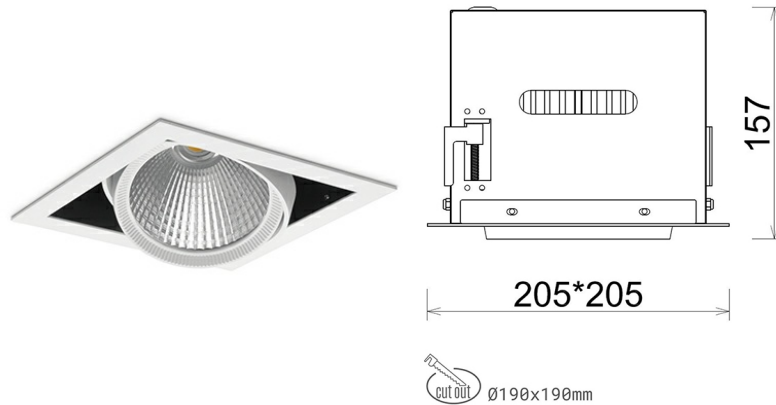

DOWNLIGHT CYGNUS Z1 940 37W 45° WHITE PREMIUM WHITE ON/OFF

Article number: N214-K0003-PW940-HA-H45-ZC03_950-S6-###

LED	COB
Light colour	4000 [K] PREMIUM WHITE
CRI	90
Led chip flux	4764 [lm]
Luminous flux	3811 [lm]
System power	37 [W]
Luminaire Efficiency	103 [lm/W]
Beam angle	45°
Controller	ON/OFF
MacAdam	3 SDCM

Downlight LED

LED downlight for drop ceiling installation. Aluminium housing. Available in white and black. Any RAL palette colour available on enquiry. Housing enables adjustment in two axis planes. Glass cover included. Reflector beams available: 15°, 30°, 45° and 60°. Maximum power is 37W

LUMINAIRE

Weight	2,05 [kg]
Protection rating IP , IK , class	IP 20, IK 3,
Luminaire colour	WHITE
Cover	Glass
Operating voltage	220-240V 50-60Hz

Note: All data are typical values. Tolerance of measurements +/-10% System features may change with product improvements due to technical advances.