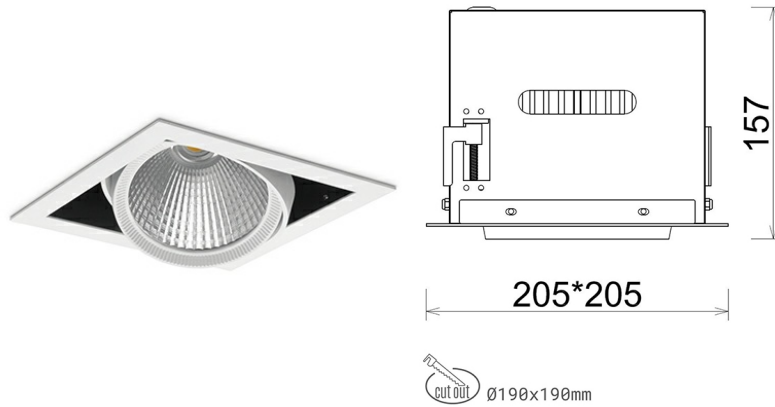

## DOWNLIGHT CYGNUS Z1 940 31W 45° WHITE PREMIUM WHITE ON/OFF

Article number: N214-K0003-PW940-HA-H45-ZC03\_800-S6-###

LED	COB
Light colour	4000 [K] PREMIUM WHITE
CRI	90
Led chip flux	4097 [lm]
Luminous flux	3277 [lm]
System power	31 [W]
Luminaire Efficiency	106 [lm/W]
Beam angle	45°
Controller	ON/OFF
MacAdam	3 SDCM

### Downlight LED

LED downlight for drop ceiling installation. Aluminium housing. Available in white and black. Any RAL palette colour available on enquiry. Housing enables adjustment in two axis planes. Glass cover included. Reflector beams available: 15°, 30°, 45° and 60°. Maximum power is 37W

### LUMINAIRE

Weight	2,05 [kg]
Protection rating IP , IK , class	IP 20, IK 3,
Luminaire colour	WHITE
Cover	Glass
Operating voltage	220-240V 50-60Hz

Note: All data are typical values. Tolerance of measurements +/-10% System features may change with product improvements due to technical advances.