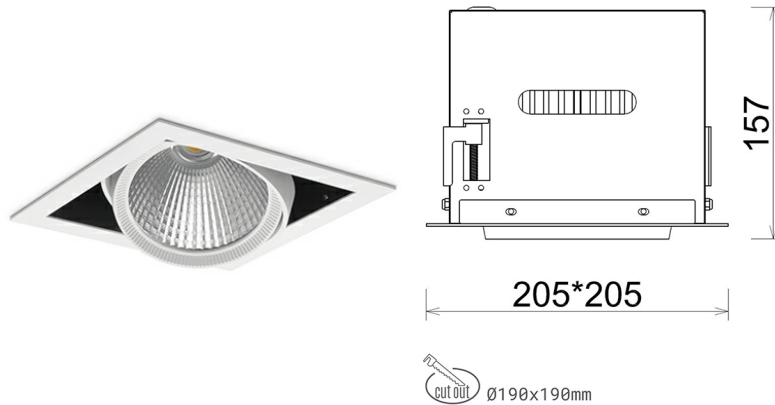

DOWNLIGHT CYGNUS Z1 940 31W 30° WHITE PREMIUM WHITE ON/OFF

Article number: N214-K0003-PW940-HA-H30-ZC03_800-S6-###

LED	COB
Light colour	4000 [K] PREMIUM WHITE
CRI	90
Led chip flux	4097 [lm]
Luminous flux	3277 [lm]
System power	31 [W]
Luminaire Efficiency	106 [lm/W]
Beam angle	30°
Controller	ON/OFF
MacAdam	3 SDCM

Downlight LED

LED downlight for drop ceiling installation. Aluminium housing. Available in white and black. Any RAL palette colour available on enquiry. Housing enables adjustment in two axis planes. Glass cover included. Reflector beams available: 15°, 30°, 45° and 60°. Maximum power is 37W

LUMINAIRE

Weight	2,05 [kg]
Protection rating IP , IK , class	IP 20, IK 3,
Luminaire colour	WHITE
Cover	Glass
Operating voltage	220-240V 50-60Hz

Note: All data are typical values. Tolerance of measurements +/-10% System features may change with product improvements due to technical advances.