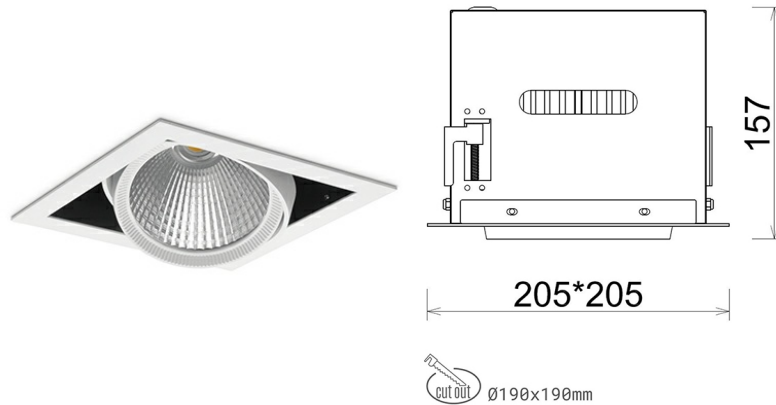

DOWNLIGHT CYGNUS Z1 940 23W 15° WHITE PREMIUM WHITE ON/OFF

Article number: N214-K0003-PW940-HA-H15-ZC02_600-S6-###

| | |
|----------------------|------------------------|
| LED | COB |
| Light colour | 4000 [K] PREMIUM WHITE |
| CRI | 90 |
| Led chip flux | 3157 [lm] |
| Luminous flux | 2525 [lm] |
| System power | 23 [W] |
| Luminaire Efficiency | 110 [lm/W] |
| Beam angle | 15° |
| Controller | ON/OFF |
| MacAdam | 3 SDCM |

Downlight LED

LED downlight for drop ceiling installation. Aluminium housing. Available in white and black. Any RAL palette colour available on enquiry. Housing enables adjustment in two axis planes. Glass cover included. Reflector beams available: 15°, 30°, 45° and 60°. Maximum power is 37W

LUMINAIRE

| | |
|-----------------------------------|------------------|
| Weight | 2,05 [kg] |
| Protection rating IP , IK , class | IP 20, IK 3, |
| Luminaire colour | WHITE |
| Cover | Glass |
| Operating voltage | 220-240V 50-60Hz |