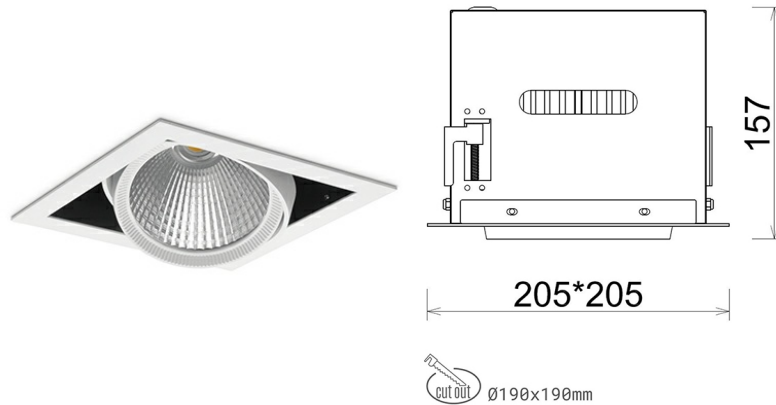

DOWNLIGHT CYGNUS Z1 940 20W 15° WHITE PREMIUM WHITE ON/OFF

Article number: N214-K0003-PW940-HA-H15-ZC01_500-S6-###

LED	COB
Light colour	4000 [K] PREMIUM WHITE
CRI	90
Led chip flux	2663 [lm]
Luminous flux	2130 [lm]
System power	20 [W]
Luminaire Efficiency	107 [lm/W]
Beam angle	15°
Controller	ON/OFF
MacAdam	3 SDCM

Downlight LED

LED downlight for drop ceiling installation. Aluminium housing. Available in white and black. Any RAL palette colour available on enquiry. Housing enables adjustment in two axis planes. Glass cover included. Reflector beams available: 15°, 30°, 45° and 60°. Maximum power is 37W

LUMINAIRE

Weight	2,05 [kg]
Protection rating IP , IK , class	IP 20, IK 3,
Luminaire colour	WHITE
Cover	Glass
Operating voltage	220-240V 50-60Hz

Note: All data are typical values. Tolerance of measurements +/-10% System features may change with product improvements due to technical advances.