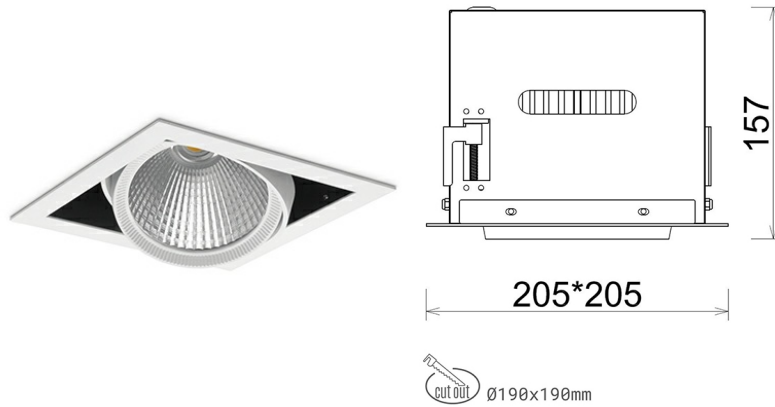

## DOWNLIGHT CYGNUS Z1 940 14W 15° WHITE PREMIUM WHITE ON/OFF

Article number: N214-K0003-PW940-HA-H15-ZC01\_350-S6-###

LED	COB
Light colour	4000 [K] PREMIUM WHITE
CRI	90
Led chip flux	1887 [lm]
Luminous flux	1509 [lm]
System power	14 [W]
Luminaire Efficiency	108 [lm/W]
Beam angle	15°
Controller	ON/OFF
MacAdam	3 SDCM

### Downlight LED

LED downlight for drop ceiling installation. Aluminium housing. Available in white and black. Any RAL palette colour available on enquiry. Housing enables adjustment in two axis planes. Glass cover included. Reflector beams available: 15°, 30°, 45° and 60°. Maximum power is 37W

### LUMINAIRE

Weight	2,05 [kg]
Protection rating IP , IK , class	IP 20, IK 3,
Luminaire colour	Glass
Cover	220-240V 50-60Hz
Operating voltage	

Note: All data are typical values. Tolerance of measurements +/-10% System features may change with product improvements due to technical advances.