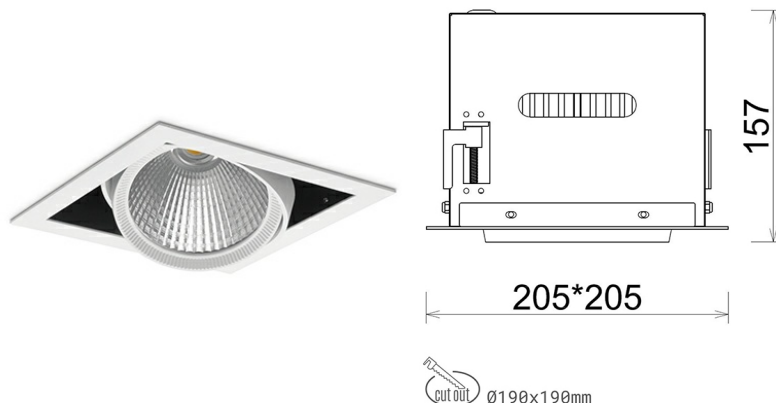

DOWNLIGHT CYGNUS Z1 930 23W 60° WHITE PREMIUM COLOR ON/OFF

LED	COB
Light colour	3000 [K] PREMIUM COLOR
CRI	90
Led chip flux	2588 [lm]
Luminous flux	2070 [lm]
System power	23 [W]
Luminaire Efficiency	90 [lm/W]
Beam angle	60°
Controller	ON/OFF
MacAdam	3 SDCM

Downlight LED

LED downlight for drop ceiling installation. Aluminium housing. Available in white and black. Any RAL palette colour available on enquiry. Housing enables adjustment in two axis planes. Glass cover included. Reflector beams available: 15°, 30°, 45° and 60°. Maximum power is 37W

LUMINAIRE

Weight	2,05 [kg]
Protection rating IP , IK , class	IP 20, IK 3,
Luminaire colour	WHITE
Cover	Glass
Operating voltage	220-240V 50-60Hz

Note: All data are typical values. Tolerance of measurements +/-10% System features may change with product improvements due to technical advances.

OPTIONS

RAL colours on inquiry, honeycomb louver on inquiry , Casambi on inquiry, DALI on inquiry, Phase-cut dimming on inquiry.

Generated: 16.07.2024

+48 32 388 80 00

www.cora.pl
cora@cora.pl

Street: Ignatza Hakuby 18
41-914 Bytom, Polska