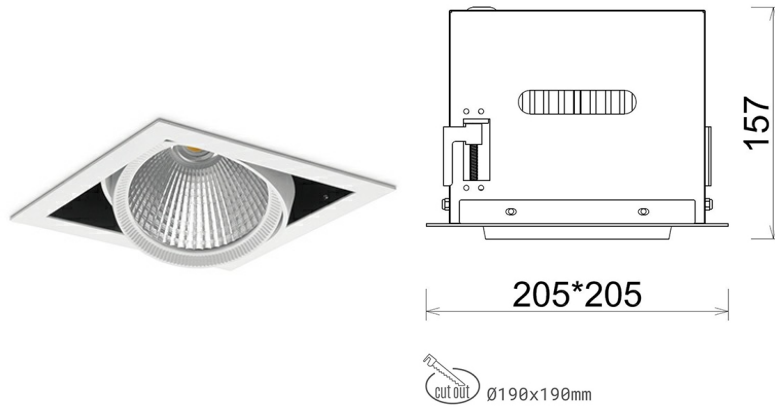

DOWNLIGHT CYGNUS Z1 930 37W 45° WHITE PREMIUM COLOR ON/OFF

Article number: N214-K0003-PC930-HA-H45-ZC03_950-S6-###

LED	COB
Light colour	3000 [K] PREMIUM COLOR
CRI	90
Led chip flux	3827 [lm]
Luminous flux	3061 [lm]
System power	37 [W]
Luminaire Efficiency	83 [lm/W]
Beam angle	45°
Controller	ON/OFF
MacAdam	3 SDCM

Downlight LED

LED downlight for drop ceiling installation. Aluminium housing. Available in white and black. Any RAL palette colour available on enquiry. Housing enables adjustment in two axis planes. Glass cover included. Reflector beams available: 15°, 30°, 45° and 60°. Maximum power is 37W

LUMINAIRE

Weight	2,05 [kg]
Protection rating IP , IK , class	IP 20, IK 3,
Luminaire colour	WHITE
Cover	Glass
Operating voltage	220-240V 50-60Hz

Note: All data are typical values. Tolerance of measurements +/-10% System features may change with product improvements due to technical advances.