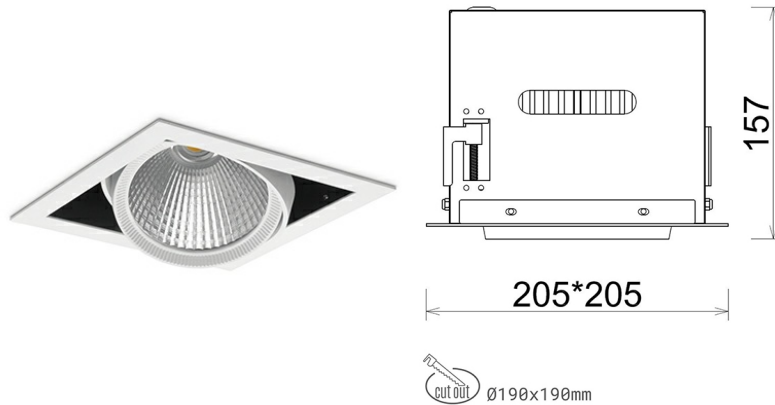

DOWNLIGHT CYGNUS Z1 930 31W 45° WHITE PREMIUM COLOR ON/OFF

Article number: N214-K0003-PC930-HA-H45-ZC03_800-S6-###

| | |
|----------------------|------------------------|
| LED | COB |
| Light colour | 3000 [K] PREMIUM COLOR |
| CRI | 90 |
| Led chip flux | 3317 [lm] |
| Luminous flux | 2653 [lm] |
| System power | 31 [W] |
| Luminaire Efficiency | 86 [lm/W] |
| Beam angle | 45° |
| Controller | ON/OFF |
| MacAdam | 3 SDCM |

Downlight LED

LED downlight for drop ceiling installation. Aluminium housing. Available in white and black. Any RAL palette colour available on enquiry. Housing enables adjustment in two axis planes. Glass cover included. Reflector beams available: 15°, 30°, 45° and 60°. Maximum power is 37W

LUMINAIRE

| | |
|-----------------------------------|------------------|
| Weight | 2,05 [kg] |
| Protection rating IP , IK , class | IP 20, IK 3, |
| Luminaire colour | WHITE |
| Cover | Glass |
| Operating voltage | 220-240V 50-60Hz |