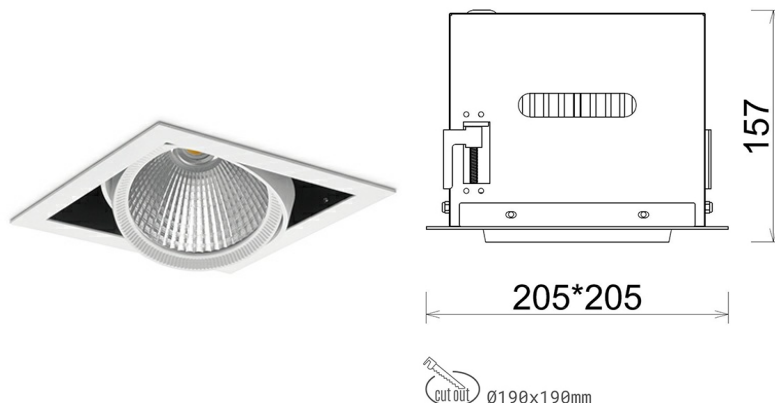

DOWNLIGHT CYGNUS Z1 930 11W 45° WHITE PREMIUM COLOR ON/OFF

LED	COB
Light colour	3000 [K] PREMIUM COLOR
CRI	90
Led chip flux	1145 [lm]
Luminous flux	916 [lm]
System power	11 [W]
Luminaire Efficiency	83 [lm/W]
Beam angle	45°
Controller	ON/OFF
MacAdam	3 SDCM

Downlight LED

LED downlight for drop ceiling installation. Aluminium housing. Available in white and black. Any RAL palette colour available on enquiry. Housing enables adjustment in two axis planes. Glass cover included. Reflector beams available: 15°, 30°, 45° and 60°. Maximum power is 37W

LUMINAIRE

Weight	2,05 [kg]
Protection rating IP , IK , class	IP 20, IK 3,
Luminaire colour	WHITE
Cover	Glass
Operating voltage	220-240V 50-60Hz

Note: All data are typical values. Tolerance of measurements +/-10% System features may change with product improvements due to technical advances.

OPTIONS

RAL colours on inquiry, honeycomb louver on inquiry , Casambi on inquiry, DALI on inquiry, Phase-cut dimming on inquiry.

Generated: 26.06.2024

+48 32 388 80 00

www.cora.pl
cora@cora.pl

Street: Ignatza Hakuby 18
41-914 Bytom, Polska