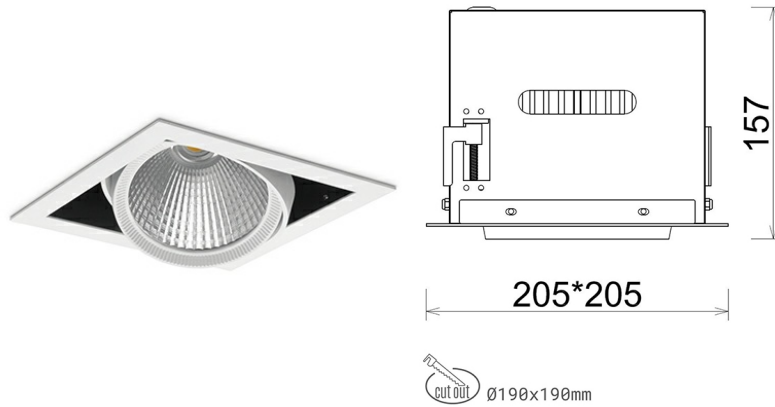

DOWNLIGHT CYGNUS Z1 930 35W 30° WHITE PREMIUM COLOR ON/OFF

Article number: N214-K0003-PC930-HA-H30-ZC03_900-S6-###

LED	COB
Light colour	3000 [K] PREMIUM COLOR
CRI	90
Led chip flux	3660 [lm]
Luminous flux	2928 [lm]
System power	35 [W]
Luminaire Efficiency	84 [lm/W]
Beam angle	30°
Controller	ON/OFF
MacAdam	3 SDCM

Downlight LED

LED downlight for drop ceiling installation. Aluminium housing. Available in white and black. Any RAL palette colour available on enquiry. Housing enables adjustment in two axis planes. Glass cover included. Reflector beams available: 15°, 30°, 45° and 60°. Maximum power is 37W

LUMINAIRE

Weight	2,05 [kg]
Protection rating IP , IK , class	IP 20, IK 3,
Luminaire colour	WHITE
Cover	Glass
Operating voltage	220-240V 50-60Hz

Note: All data are typical values. Tolerance of measurements +/-10% System features may change with product improvements due to technical advances.