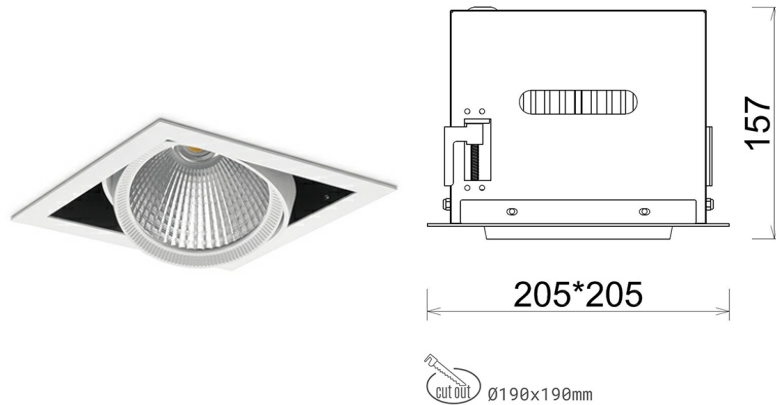

## DOWNLIGHT CYGNUS Z1 930 21W 15° WHITE PREMIUM COLOR ON/OFF

Article number: N214-K0003-PC930-HA-H15-ZC02\_550-S6-###

LED	COB
Light colour	3000 [K] PREMIUM COLOR
CRI	90
Led chip flux	2396 [lm]
Luminous flux	1916 [lm]
System power	21 [W]
Luminaire Efficiency	91 [lm/W]
Beam angle	15°
Controller	ON/OFF
MacAdam	3 SDCM

### Downlight LED

LED downlight for drop ceiling installation. Aluminium housing. Available in white and black. Any RAL palette colour available on enquiry. Housing enables adjustment in two axis planes. Glass cover included. Reflector beams available: 15°, 30°, 45° and 60°. Maximum power is 37W

### LUMINAIRE

Weight	2,05 [kg]
Protection rating IP , IK , class	IP 20, IK 3,
Luminaire colour	WHITE
Cover	Glass
Operating voltage	220-240V 50-60Hz

Note: All data are typical values. Tolerance of measurements +/-10% System features may change with product improvements due to technical advances.