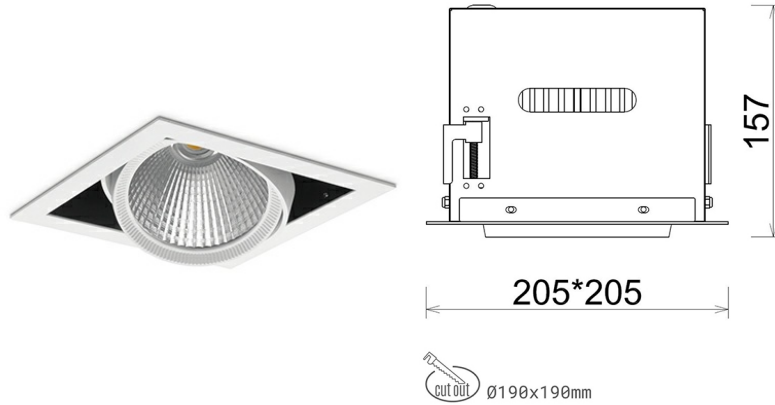

DOWNLIGHT CYGNUS Z1 930 14W 45° WHITE CRI97 ON/OFF

LED	COB
Light colour	3000 [K] CRI97
CRI	90
Led chip flux	1575 [lm]
Luminous flux	1260 [lm]
System power	14 [W]
Luminaire Efficiency	90 [lm/W]
Beam angle	45°
Controller	ON/OFF
MacAdam	3 SDCM

Downlight LED

LED downlight for drop ceiling installation. Aluminium housing. Available in white and black. Any RAL palette colour available on enquiry. Housing enables adjustment in two axis planes. Glass cover included. Reflector beams available: 15°, 30°, 45° and 60°. Maximum power is 37W

LUMINAIRE

Weight	2,05 [kg]
Protection rating IP , IK , class	IP 20, IK 3,
Luminaire colour	WHITE
Cover	Glass
Operating voltage	220-240V 50-60Hz

Note: All data are typical values. Tolerance of measurements +/-10% System features may change with product improvements due to technical advances.

OPTIONS

RAL colours on inquiry, honeycomb louver on inquiry , Casambi on inquiry, DALI on inquiry, Phase-cut dimming on inquiry.

Generated: 16.07.2024

+48 32 388 80 00

www.cora.pl
cora@cora.pl

Street: Ignatza Hakuby 18
41-914 Bytom, Polska