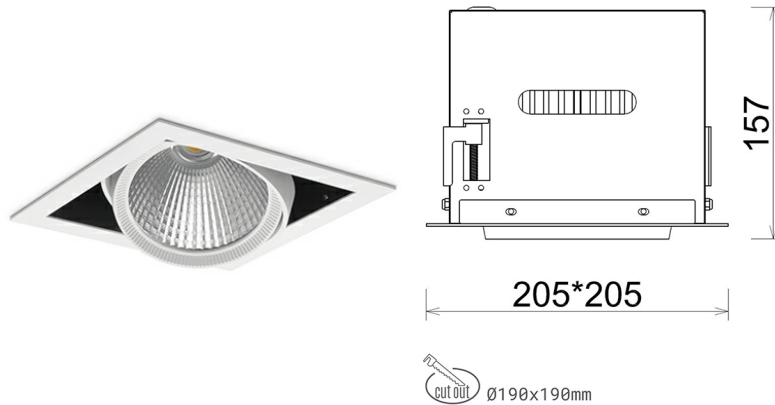

## DOWNLIGHT CYGNUS Z1 930 37W 15° WHITE CRI97 ON/OFF

Article number: N214-K0003-HI930-H8-H15-ZC03\_950-S6-###

LED	COB
Light colour	3000 [K] CRI97
CRI	90
Led chip flux	3915 [lm]
Luminous flux	3132 [lm]
System power	37 [W]
Luminaire Efficiency	85 [lm/W]
Beam angle	15°
Controller	ON/OFF
MacAdam	3 SDCM

### Downlight LED

LED downlight for drop ceiling installation. Aluminium housing. Available in white and black. Any RAL palette colour available on enquiry. Housing enables adjustment in two axis planes. Glass cover included. Reflector beams available: 15°, 30°, 45° and 60°. Maximum power is 37W

### LUMINAIRE

Weight	2,05 [kg]
Protection rating IP , IK , class	IP 20, IK 3,
Luminaire colour	WHITE
Cover	Glass
Operating voltage	220-240V 50-60Hz

Note: All data are typical values. Tolerance of measurements +/-10% System features may change with product improvements due to technical advances.