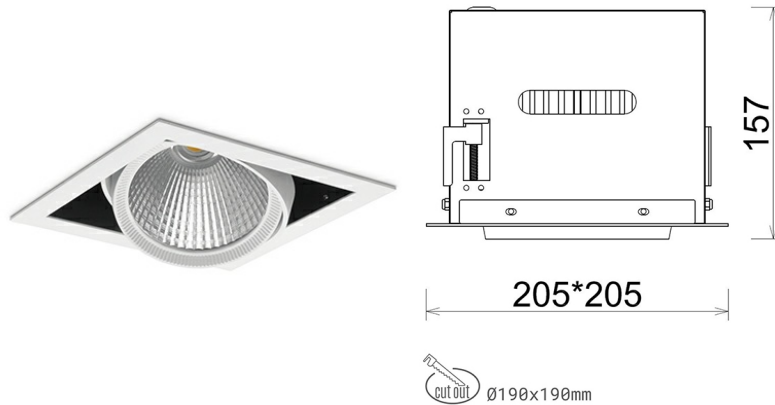

## DOWNLIGHT CYGNUS Z1 935 23W 60° WHITE PREMIUM WHITE ON/OFF

Article number: N214-K0003-HE935-HA-H60-ZC02\_600-S6-###

LED	COB
Light colour	3500 [K] PREMIUM WHITE
CRI	90
Led chip flux	3513 [lm]
Luminous flux	2810 [lm]
System power	23 [W]
Luminaire Efficiency	122 [lm/W]
Beam angle	60°
Controller	ON/OFF
MacAdam	3 SDCM

### Downlight LED

LED downlight for drop ceiling installation. Aluminium housing. Available in white and black. Any RAL palette colour available on enquiry. Housing enables adjustment in two axis planes. Glass cover included. Reflector beams available: 15°, 30°, 45° and 60°. Maximum power is 37W

### LUMINAIRE

Weight	2,05 [kg]
Protection rating IP , IK , class	IP 20, IK 3,
Luminaire colour	WHITE
Cover	Glass
Operating voltage	220-240V 50-60Hz

Note: All data are typical values. Tolerance of measurements +/-10% System features may change with product improvements due to technical advances.