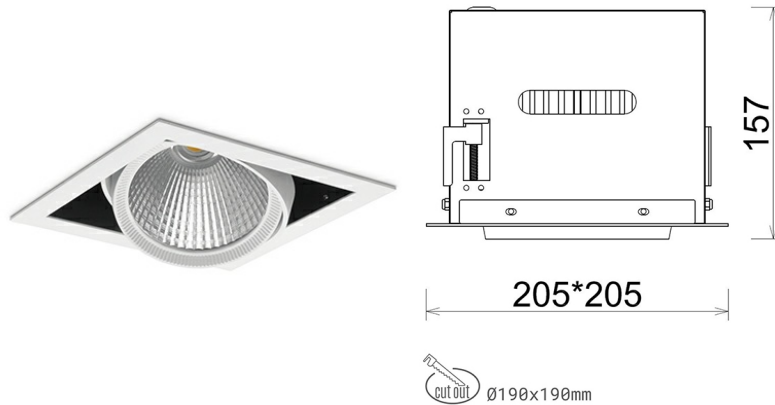

DOWNLIGHT CYGNUS Z1 935 27W 45° WHITE PREMIUM WHITE ON/OFF

Article number: N214-K0003-HE935-HA-H45-ZC02_700-S6-###

LED	COB
Light colour	3500 [K] PREMIUM WHITE
CRI	90
Led chip flux	4038 [lm]
Luminous flux	3230 [lm]
System power	27 [W]
Luminaire Efficiency	120 [lm/W]
Beam angle	45°
Controller	ON/OFF
MacAdam	3 SDCM

Downlight LED

LED downlight for drop ceiling installation. Aluminium housing. Available in white and black. Any RAL palette colour available on enquiry. Housing enables adjustment in two axis planes. Glass cover included. Reflector beams available: 15°, 30°, 45° and 60°. Maximum power is 37W

LUMINAIRE

Weight	2,05 [kg]
Protection rating IP , IK , class	IP 20, IK 3,
Luminaire colour	WHITE
Cover	Glass
Operating voltage	220-240V 50-60Hz

Note: All data are typical values. Tolerance of measurements +/-10% System features may change with product improvements due to technical advances.