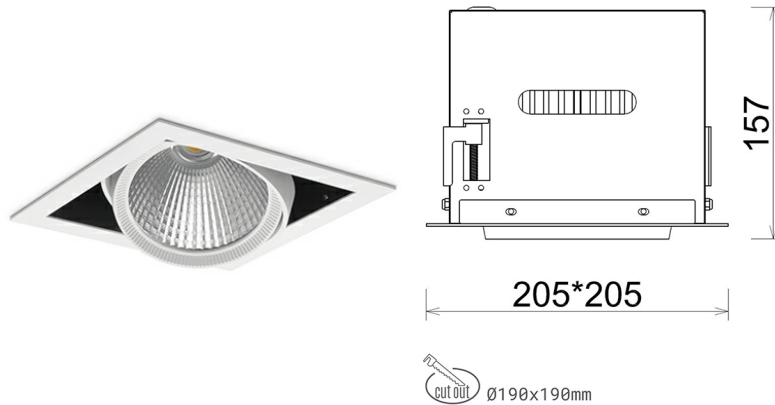

DOWNLIGHT CYGNUS Z1 935 23W 45° WHITE PREMIUM WHITE ON/OFF

Article number: N214-K0003-HE935-HA-H45-ZC02_600-S6-###

LED	COB
Light colour	3500 [K] PREMIUM WHITE
CRI	90
Led chip flux	3513 [lm]
Luminous flux	2810 [lm]
System power	23 [W]
Luminaire Efficiency	122 [lm/W]
Beam angle	45°
Controller	ON/OFF
MacAdam	3 SDCM

Downlight LED

LED downlight for drop ceiling installation. Aluminium housing. Available in white and black. Any RAL palette colour available on enquiry. Housing enables adjustment in two axis planes. Glass cover included. Reflector beams available: 15°, 30°, 45° and 60°. Maximum power is 37W

LUMINAIRE

Weight	2,05 [kg]
Protection rating IP , IK , class	IP 20, IK 3,
Luminaire colour	WHITE
Cover	Glass
Operating voltage	220-240V 50-60Hz

Note: All data are typical values. Tolerance of measurements +/-10% System features may change with product improvements due to technical advances.