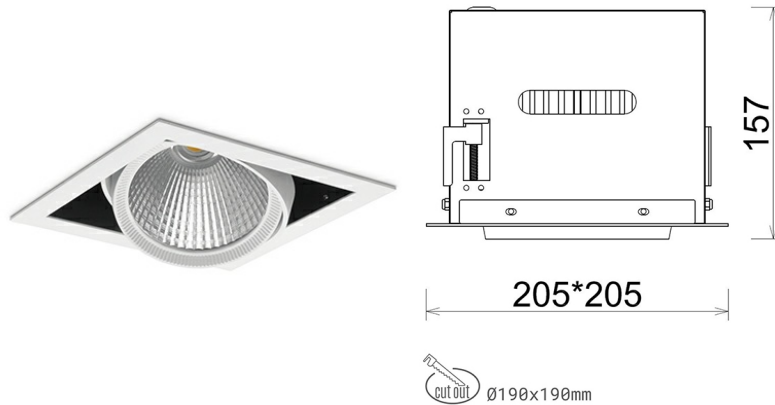

## DOWNLIGHT CYGNUS Z1 935 20W 45° WHITE PREMIUM WHITE ON/OFF

Article number: N214-K0003-HE935-HA-H45-ZC01\_500-S6-###

LED	COB
Light colour	3500 [K] PREMIUM WHITE
CRI	90
Led chip flux	2973 [lm]
Luminous flux	2378 [lm]
System power	20 [W]
Luminaire Efficiency	119 [lm/W]
Beam angle	45°
Controller	ON/OFF
MacAdam	3 SDCM

### Downlight LED

LED downlight for drop ceiling installation. Aluminium housing. Available in white and black. Any RAL palette colour available on enquiry. Housing enables adjustment in two axis planes. Glass cover included. Reflector beams available: 15°, 30°, 45° and 60°. Maximum power is 37W

### LUMINAIRE

Weight	2,05 [kg]
Protection rating IP , IK , class	IP 20, IK 3,
Luminaire colour	WHITE
Cover	Glass
Operating voltage	220-240V 50-60Hz

Note: All data are typical values. Tolerance of measurements +/-10% System features may change with product improvements due to technical advances.