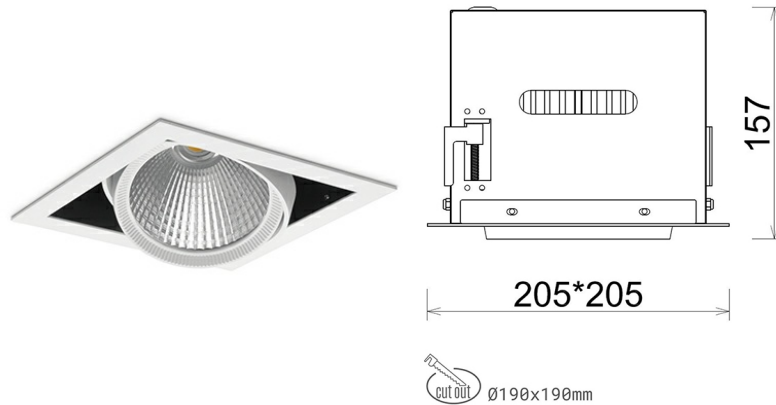

DOWNLIGHT CYGNUS Z1 935 31W 30° WHITE PREMIUM WHITE ON/OFF

Article number: N214-K0003-HE935-HA-H30-ZC03_800-S6-###

LED	COB
Light colour	3500 [K] PREMIUM WHITE
CRI	90
Led chip flux	4038 [lm]
Luminous flux	3230 [lm]
System power	31 [W]
Luminaire Efficiency	104 [lm/W]
Beam angle	30°
Controller	ON/OFF
MacAdam	3 SDCM

Downlight LED

LED downlight for drop ceiling installation. Aluminium housing. Available in white and black. Any RAL palette colour available on enquiry. Housing enables adjustment in two axis planes. Glass cover included. Reflector beams available: 15°, 30°, 45° and 60°. Maximum power is 37W

LUMINAIRE

Weight	2,05 [kg]
Protection rating IP , IK , class	IP 20, IK 3,
Luminaire colour	WHITE
Cover	Glass
Operating voltage	220-240V 50-60Hz

Note: All data are typical values. Tolerance of measurements +/-10% System features may change with product improvements due to technical advances.