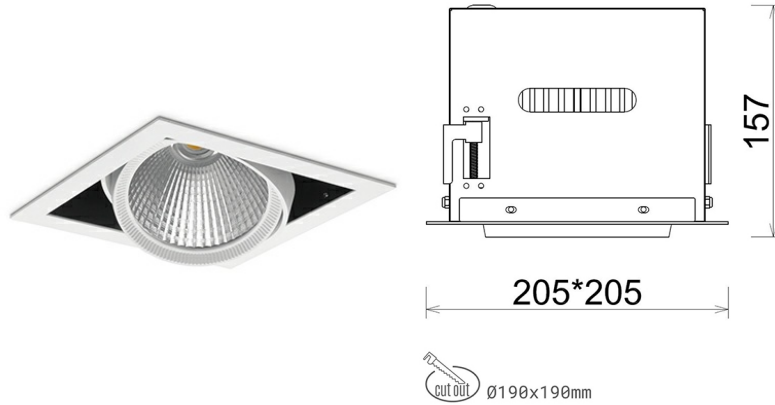

DOWNLIGHT CYGNUS Z1 935 25W 30° WHITE PREMIUM WHITE ON/OFF

LED	COB
Light colour	3500 [K] PREMIUM WHITE
CRI	90
Led chip flux	3777 [lm]
Luminous flux	3021 [lm]
System power	25 [W]
Luminaire Efficiency	121 [lm/W]
Beam angle	30°
Controller	ON/OFF
MacAdam	3 SDCM

Downlight LED

LED downlight for drop ceiling installation. Aluminium housing. Available in white and black. Any RAL palette colour available on enquiry. Housing enables adjustment in two axis planes. Glass cover included. Reflector beams available: 15°, 30°, 45° and 60°. Maximum power is 37W

LUMINAIRE

Weight	2,05 [kg]
Protection rating IP , IK , class	IP 20, IK 3,
Luminaire colour	WHITE
Cover	Glass
Operating voltage	220-240V 50-60Hz

Note: All data are typical values. Tolerance of measurements +/-10% System features may change with product improvements due to technical advances.

OPTIONS

RAL colours on inquiry, honeycomb louver on inquiry , Casambi on inquiry, DALI on inquiry, Phase-cut dimming on inquiry.

Generated: 26.06.2024

+48 32 388 80 00

www.cora.pl
cora@cora.pl

Street: Ignatza Hakuby 18
41-914 Bytom, Polska