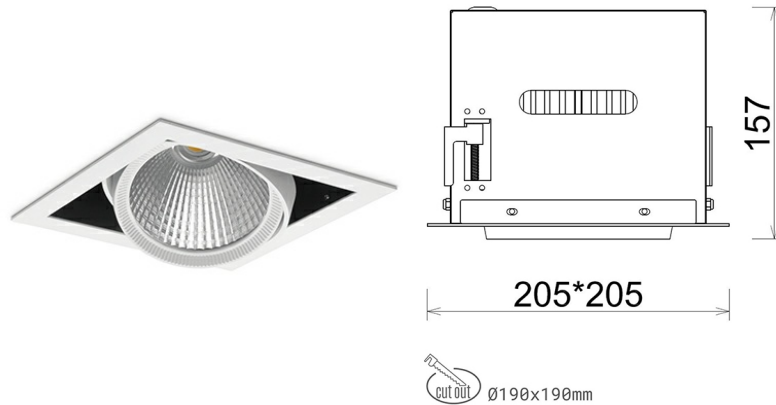

DOWNLIGHT CYGNUS Z1 935 14W 30° WHITE PREMIUM WHITE ON/OFF

Article number: N214-K0003-HE935-HA-H30-ZC01_350-S6-###

LED	COB
Light colour	3500 [K] PREMIUM WHITE
CRI	90
Led chip flux	2131 [lm]
Luminous flux	1704 [lm]
System power	14 [W]
Luminaire Efficiency	122 [lm/W]
Beam angle	30°
Controller	ON/OFF
MacAdam	3 SDCM

Downlight LED

LED downlight for drop ceiling installation. Aluminium housing. Available in white and black. Any RAL palette colour available on enquiry. Housing enables adjustment in two axis planes. Glass cover included. Reflector beams available: 15°, 30°, 45° and 60°. Maximum power is 37W

LUMINAIRE

Weight	2,05 [kg]
Protection rating IP , IK , class	IP 20, IK 3,
Luminaire colour	WHITE
Cover	Glass
Operating voltage	220-240V 50-60Hz

Note: All data are typical values. Tolerance of measurements +/-10% System features may change with product improvements due to technical advances.