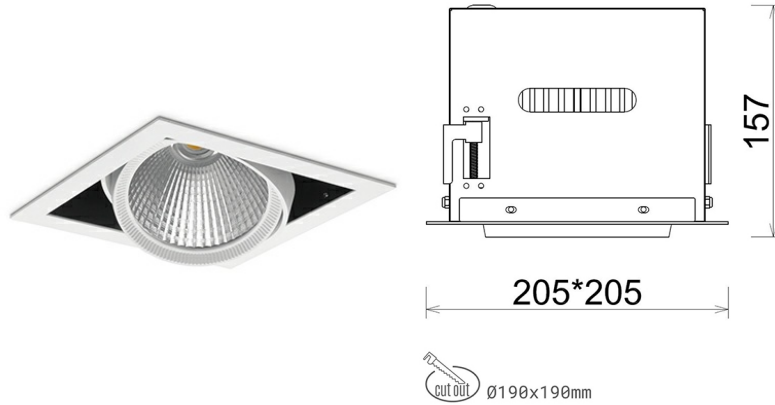

DOWNLIGHT CYGNUS Z1 935 14W 15° WHITE PREMIUM WHITE ON/OFF

LED	COB
Light colour	3500 [K] PREMIUM WHITE
CRI	90
Led chip flux	2131 [lm]
Luminous flux	1704 [lm]
System power	14 [W]
Luminaire Efficiency	122 [lm/W]
Beam angle	15°
Controller	ON/OFF
MacAdam	3 SDCM

Downlight LED

LED downlight for drop ceiling installation. Aluminium housing. Available in white and black. Any RAL palette colour available on enquiry. Housing enables adjustment in two axis planes. Glass cover included. Reflector beams available: 15°, 30°, 45° and 60°. Maximum power is 37W

LUMINAIRE

Weight	2,05 [kg]
Protection rating IP , IK , class	IP 20, IK 3,
Luminaire colour	WHITE
Cover	Glass
Operating voltage	220-240V 50-60Hz

Note: All data are typical values. Tolerance of measurements +/-10% System features may change with product improvements due to technical advances.

OPTIONS

RAL colours on inquiry, honeycomb louver on inquiry , Casambi on inquiry, DALI on inquiry, Phase-cut dimming on inquiry.

Generated: 29.06.2024

+48 32 388 80 00

www.cora.pl
cora@cora.pl

Street: Ignatza Hakuby 18
41-914 Bytom, Polska