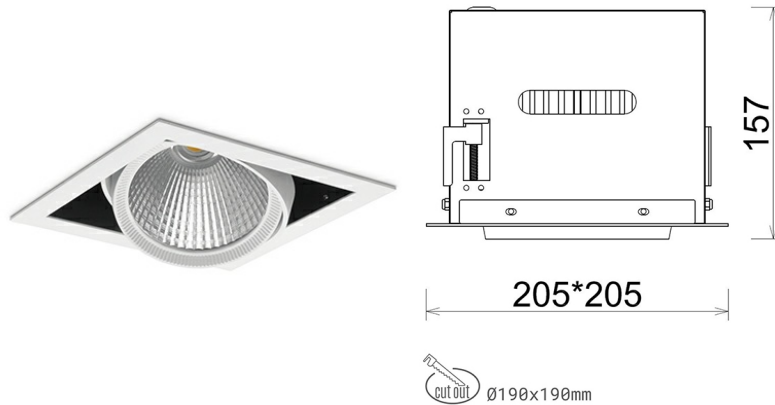

DOWNLIGHT CYGNUS Z1 930 35W 60° WHITE PREMIUM WHITE ON/OFF

Article number: N214-K0003-HE930-HA-H60-ZC03_900-S6-###

LED	COB
Light colour	3000 [K] PREMIUM WHITE
CRI	90
Led chip flux	3911 [lm]
Luminous flux	3128 [lm]
System power	35 [W]
Luminaire Efficiency	89 [lm/W]
Beam angle	60°
Controller	ON/OFF
MacAdam	3 SDCM

Downlight LED

LED downlight for drop ceiling installation. Aluminium housing. Available in white and black. Any RAL palette colour available on enquiry. Housing enables adjustment in two axis planes. Glass cover included. Reflector beams available: 15°, 30°, 45° and 60°. Maximum power is 37W

LUMINAIRE

Weight	2,05 [kg]
Protection rating IP , IK , class	IP 20, IK 3,
Luminaire colour	WHITE
Cover	Glass
Operating voltage	220-240V 50-60Hz

Note: All data are typical values. Tolerance of measurements +/-10% System features may change with product improvements due to technical advances.