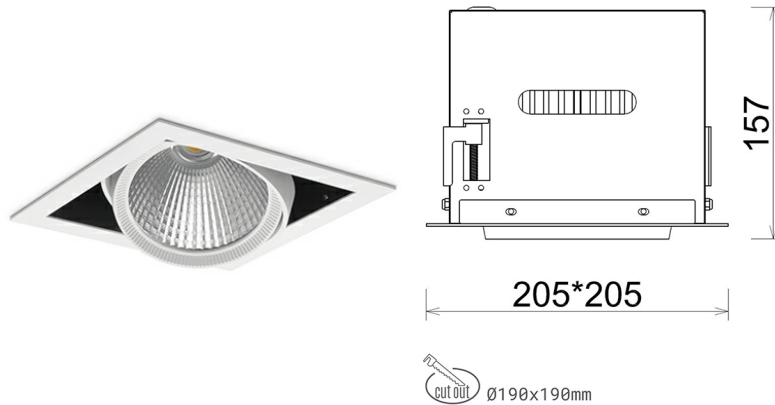

DOWNLIGHT CYGNUS Z1 930 21W 60° WHITE PREMIUM WHITE ON/OFF

Article number: N214-K0003-HE930-HA-H60-ZC02_550-S6-###

LED	COB
Light colour	3000 [K] PREMIUM WHITE
CRI	90
Led chip flux	3143 [lm]
Luminous flux	2514 [lm]
System power	21 [W]
Luminaire Efficiency	120 [lm/W]
Beam angle	60°
Controller	ON/OFF
MacAdam	3 SDCM

Downlight LED

LED downlight for drop ceiling installation. Aluminium housing. Available in white and black. Any RAL palette colour available on enquiry. Housing enables adjustment in two axis planes. Glass cover included. Reflector beams available: 15°, 30°, 45° and 60°. Maximum power is 37W

LUMINAIRE

Weight	2,05 [kg]
Protection rating IP , IK , class	IP 20, IK 3,
Luminaire colour	WHITE
Cover	Glass
Operating voltage	220-240V 50-60Hz

Note: All data are typical values. Tolerance of measurements +/-10% System features may change with product improvements due to technical advances.