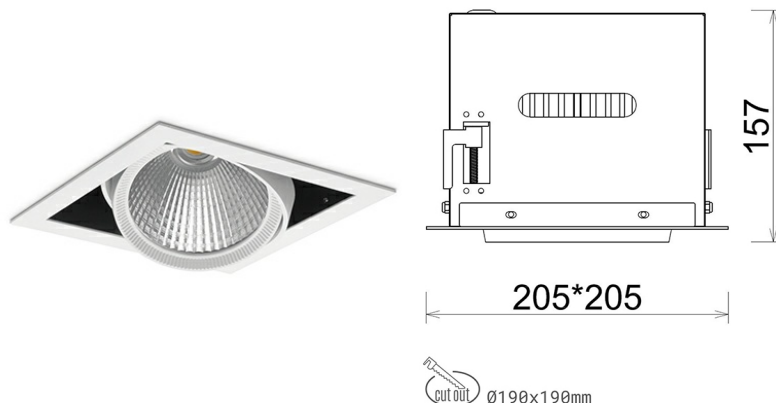

DOWNLIGHT CYGNUS Z1 930 37W 15° WHITE PREMIUM WHITE ON/OFF

LED	COB
Light colour	3000 [K] PREMIUM WHITE
CRI	90
Led chip flux	3911 [lm]
Luminous flux	3128 [lm]
System power	37 [W]
Luminaire Efficiency	85 [lm/W]
Beam angle	15°
Controller	ON/OFF
MacAdam	3 SDCM

Downlight LED

LED downlight for drop ceiling installation. Aluminium housing. Available in white and black. Any RAL palette colour available on enquiry. Housing enables adjustment in two axis planes. Glass cover included. Reflector beams available: 15°, 30°, 45° and 60°. Maximum power is 37W

LUMINAIRE

Weight	2,05 [kg]
Protection rating IP , IK , class	IP 20, IK 3,
Luminaire colour	WHITE
Cover	Glass
Operating voltage	220-240V 50-60Hz

Note: All data are typical values. Tolerance of measurements +/-10% System features may change with product improvements due to technical advances.

OPTIONS

RAL colours on inquiry, honeycomb louver on inquiry , Casambi on inquiry, DALI on inquiry, Phase-cut dimming on inquiry.

Generated: 16.07.2024

+48 32 388 80 00

www.cora.pl
cora@cora.pl

Street: Ignatza Hakuby 18
41-914 Bytom, Polska