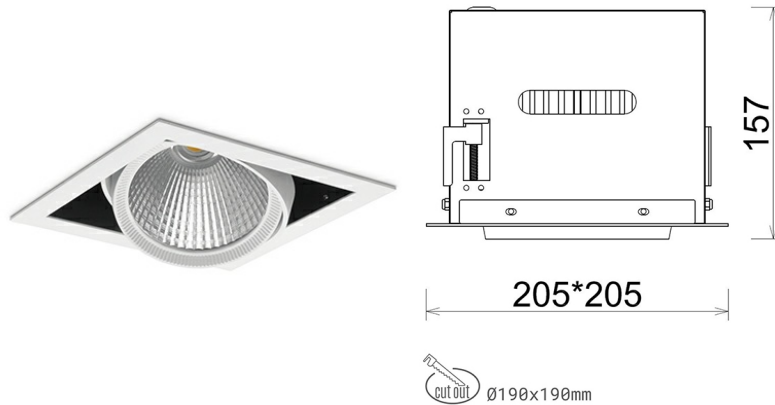

DOWNLIGHT CYGNUS Z1 930 31W 15° WHITE PREMIUM WHITE ON/OFF

Article number: N214-K0003-HE930-HA-H15-ZC03_800-S6-###

LED	COB
Light colour	3000 [K] PREMIUM WHITE
CRI	90
Led chip flux	3911 [lm]
Luminous flux	3128 [lm]
System power	31 [W]
Luminaire Efficiency	101 [lm/W]
Beam angle	15°
Controller	ON/OFF
MacAdam	3 SDCM

Downlight LED

LED downlight for drop ceiling installation. Aluminium housing. Available in white and black. Any RAL palette colour available on enquiry. Housing enables adjustment in two axis planes. Glass cover included. Reflector beams available: 15°, 30°, 45° and 60°. Maximum power is 37W

LUMINAIRE

Weight	2,05 [kg]
Protection rating IP , IK , class	IP 20, IK 3,
Luminaire colour	Glass
Cover	220-240V 50-60Hz
Operating voltage	

Note: All data are typical values. Tolerance of measurements +/-10% System features may change with product improvements due to technical advances.