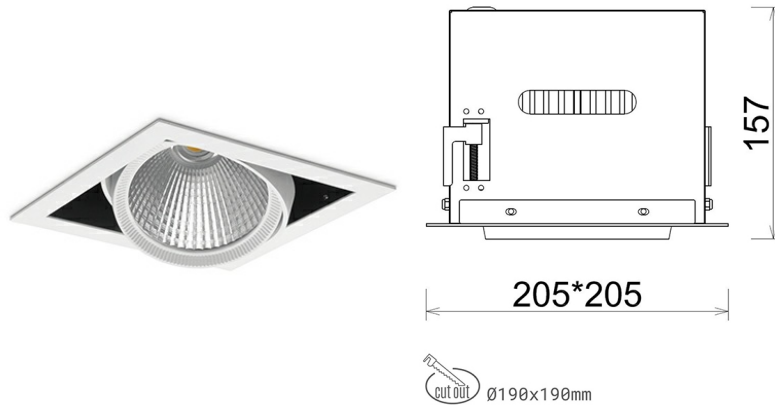

## DOWNLIGHT CYGNUS Z1 930 27W 15° WHITE PREMIUM WHITE ON/OFF

Article number: N214-K0003-HE930-HA-H15-ZC02\_700-S6-###

LED	COB
Light colour	3000 [K] PREMIUM WHITE
CRI	90
Led chip flux	3911 [lm]
Luminous flux	3128 [lm]
System power	27 [W]
Luminaire Efficiency	116 [lm/W]
Beam angle	15°
Controller	ON/OFF
MacAdam	3 SDCM

### Downlight LED

LED downlight for drop ceiling installation. Aluminium housing. Available in white and black. Any RAL palette colour available on enquiry. Housing enables adjustment in two axis planes. Glass cover included. Reflector beams available: 15°, 30°, 45° and 60°. Maximum power is 37W

### LUMINAIRE

Weight	2,05 [kg]
Protection rating IP , IK , class	IP 20, IK 3,
Luminaire colour	WHITE
Cover	Glass
Operating voltage	220-240V 50-60Hz

Note: All data are typical values. Tolerance of measurements +/-10% System features may change with product improvements due to technical advances.